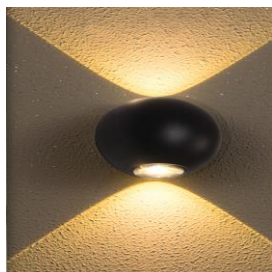

PRODUCT DATASHEET

wall light 6w Lumination

Areas of application

- Residential
- commercial
- Hotels
- Shop
- Cafe

Product benefits

- Energy savings with high system efficacy: up to 80 lm/W
- High quality aluminum housing
- Luminaire designed for easy maintenance
- Low maintenance and operation costs due to long lifetime of LED
- Good color consistency
- Good color rendering

Product features

- Power factor: > 0.5
- Type of protection: IP65
- Lifetime(L70): up to 25,000 Hrs
- Color rendering index R_a : >70