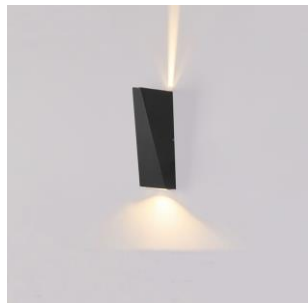

LUMINATION

PRODUCT DATASHEET

wall light 2.3w Lumination

Areas of application

- Residential
- commercial
- Hotels
- Shop
- Cafe

Product benefits

- Energy savings with high system efficacy: up to 90 lm/W
- High quality aluminum housing
- Luminaire designed for easy maintenance
- Professional optics with wide beam angle of 120°
- Low maintenance and operation costs due to long lifetime of LED
- Good color consistency
- Good color rendering

Product features

- Power factor: > 0.5
- Type of protection: IP65
- Lifetime(L70): up to 30,000 Hrs
- Color rendering index R_a : >80

TECHNICAL DATA

Electrical data

Nominal wattage	2.3w
Nominal voltage	220-240 V
Power factor λ	0.5

Photometrical data

Luminous flux	500
Luminous efficacy	90 lm/W
Color temperature	2700 K
Color rendering index Ra	80

Dimensions

Dimension	175*109*63MM
-----------	--------------

Materials & Colors

Product color	Black/white
Body material	poly carbonate