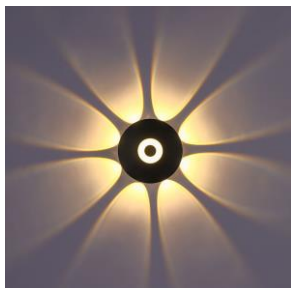

LUMINATION

PRODUCT DATASHEET

wall ligh 9*2w Lumination

Areas of application

- Residential
- commercial
- Hotels
- Shop
- Cafe

Product benefits

- Energy savings with high system efficacy: up to 90 lm/W
- High quality aluminum housing
- Luminaire designed for easy maintenance
- Professional optics with wide beam angle of 120°
- Low maintenance and operation costs due to long lifetime of LED
- Good color consistency
- Good color rendering

Product features

- Power factor: > 0.5
- Type of protection: IP65
- Lifetime(L70): up to 25,000 Hrs
- Color rendering index R_a : >80

TECHNICAL DATA

Electrical data

Nominal wattage	9*2w
Nominal voltage	85-265 V
Power factor λ	0.5

Photometrical data

Luminous efficacy	90 lm/W
Color temperature	2700 K
Color rendering index Ra	80

Dimensions

Dimension	160*50MM
-----------	----------

Materials & Colors

Product color	Black
Body material	poly carbonate