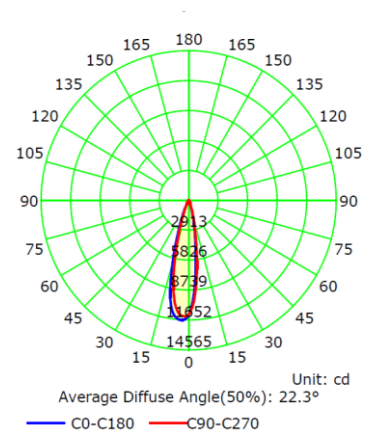

- Energy savings up to 60 % (compared to luminaires that use CFL lamps)
- High luminous efficacy
- Easy installation with fast connection
- Functional design
- Very homogenous light

Product features

- Type of protection: IP40
- Osram chip
- With Anti- glare property
- Warranty 5 Years
- Beam angle : 24°

TECHNICAL DATA

Electrical data

Nominal wattage	30.00 W
Nominal voltage	AC220-240V
Mains frequency	50...60 Hz

Photometrical data

Luminous flux	2400 lm
Color temperature	2700K-4000K-6500K
Color rendering index Ra	>90

Dimensions

Dimension	70*120 mm
-----------	-----------

Materials & Colors

Product color	White/Black
Housing color	White/Black
Body material	Aluminium

Application & Mounting

Ambient temperature range	-30...+50 °C
Type of protection	IP40