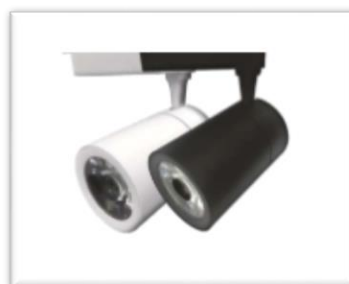

PRODUCT DATASHEET

TRACK LIGHT 30W Loox

LOOX TRACK LIGHT LED | LED Indoor luminaires

Areas of application

- General illumination
- Hotels Office
- Commercial spaces
- Residence
- Exhibition halls

Product benefits

- Energy savings up to 60 % (compared to luminaires that use CFL lamps)
- High luminous efficacy
- Easy installation with fast connection
- Functional design
- Very homogenous light

Product features

- Type of protection: IP40
- Osram chip
- With Anti- glare property
- Warranty 5 Years
- Beam angle : 24°

Dimensions

Dimension	70*120 mm
-----------	-----------

Materials & Colors

Product color	White/Black
Housing color	White/Black
Body material	Aluminium

Application & Mounting

Ambient temperature range	-30...+50 °C
Type of protection	IP40