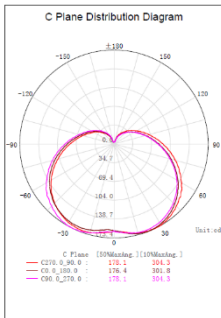

### Photometrical data

Luminous flux	550 lm
Luminous efficacy	95 lm/W
Color temperature	2700 K - 4000 K - 6500 K
Color rendering index Ra	80