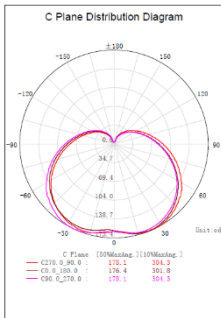

Product features

- Power factor: > 0.5
- Type of protection: IP20
- Lifetime(L70): up to 25,000 Hrs
- Color rendering index R_a : > 80

TECHNICAL DATA

Electrical data

Nominal wattage	12W
Nominal voltage	220-240 V
Power factor λ	0.5

Photometrical data

Luminous flux	1100 lm
Luminous efficacy	95 lm/W
Color temperature	2700 K - 4000 K - 6500 K
Color rendering index Ra	80

Dimensions & Weight

Product weight	47g
Base	E27,G24
Dimension	120*45mm