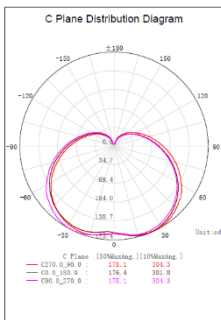

Product features

- Power factor: > 0.5
- Type of protection: IP20
- Lifetime(L70): up to 25,000 Hrs
- Color rendering index R_a : > 80

TECHNICAL DATA

Electrical data

Nominal wattage	10W
Nominal voltage	220-240 V
Power factor λ	0.5

Photometrical data

Luminous flux	900 lm
Luminous efficacy	100 lm/W
Color temperature	2700 K - 4000 K - 6500 K
Color rendering index Ra	80

Dimensions & Weight

Product weight	40g
Base	E27
Dimension	115*37mm