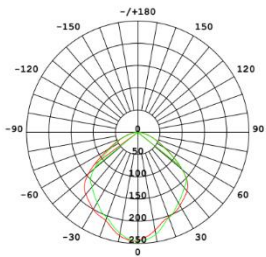

Product features

- Power factor: > 0.5
- Type of protection: IP20
- Lifetime(L70): up to 25,000 Hrs
- Color rendering index R_a : > 80

TECHNICAL DATA

Electrical data

Nominal wattage	6 W
Nominal voltage	220-240 V
Power factor λ	0.5

Photometrical data

Luminous flux	500 lm
Luminous efficacy	85 lm/W
Color temperature	2700 K-4000K-6500 K
Color rendering index Ra	80

Dimensions & Weight

Product weight	25g
Base	B22
Dimension	54*50mm

Materials & Colors