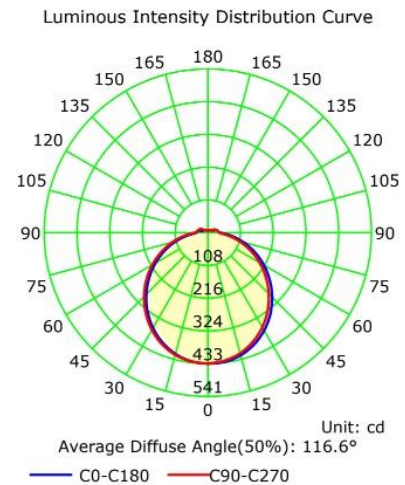

### Product features

- Power factor: > 0.5
- Type of protection: IP20
- Lifetime(L70): up to 25,000 Hrs
- Color rendering index  $R_a$ : > 70

### Photometrical data

Luminous flux	2500 lm
Luminous efficacy	80 lm/W
Color temperature	2700 K-6500 K
Color rendering index Ra	70