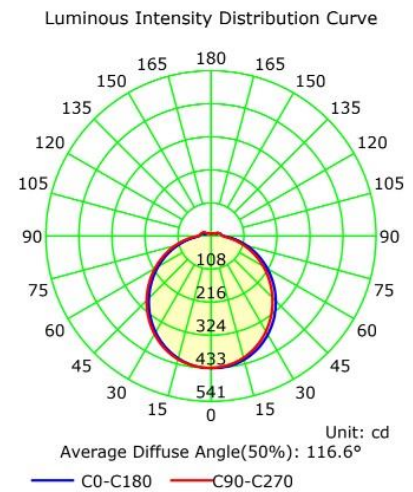

Product features

- Power factor: > 0.5
- Type of protection: IP20
- Lifetime(L70): up to 25,000 Hrs
- Color rendering index R_a : > 70

TECHNICAL DATA

Electrical data

Nominal wattage	20W
Nominal voltage	220-240V
Power factor λ	0.5

Photometrical data

Luminous flux	1300 lm
Luminous efficacy	80 lm/W
Color temperature	2700 K-6500 K
Color rendering index Ra	70

Cut size & Weight

Product weight	100 g
Cut size	55-95mm

Materials & Colors

Product color	White
Body material	PP