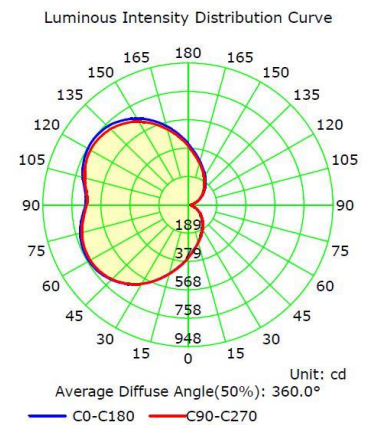

Product features

- Power factor: > 0.5
- Type of protection: IP20,65
- Lifetime(L70): up to 30,000 Hrs
- Color rendering index R_a : > 80

TECHNICAL DATA

Electrical data

Nominal wattage	60W
Nominal voltage	185-265V
Power factor λ	0.5

Photometrical data

Luminous flux	5800 lm
Luminous efficacy	100 lm/W
Color temperature	2700k-4000k-6500k
Color rendering index Ra	80

Cut size & Weight

Product weight	1700g
Body size	600*600mm

Materials & Colors