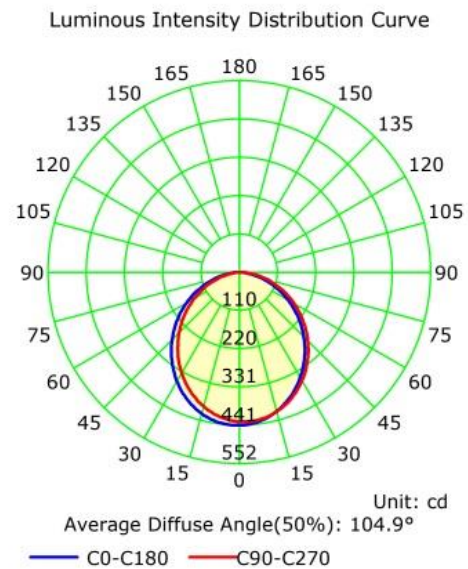

Product features

- Power factor: > 0.5
- Type of protection: IP20
- Lifetime(L70): up to 25,000 Hrs
- Color rendering index R_a : > 70

TECHNICAL DATA

Electrical data

Nominal wattage	30W
Nominal voltage	185-265 V
Power factor λ	0.5

Photometrical data

Luminous flux	2200 lm
Luminous efficacy	75 lm/W
Color temperature	2700 K-6500 K
Color rendering index Ra	70

Cut size & Weight

Product weight	370g
Cut size	205mm

Materials & Colors

Product color	White
Body material	PP