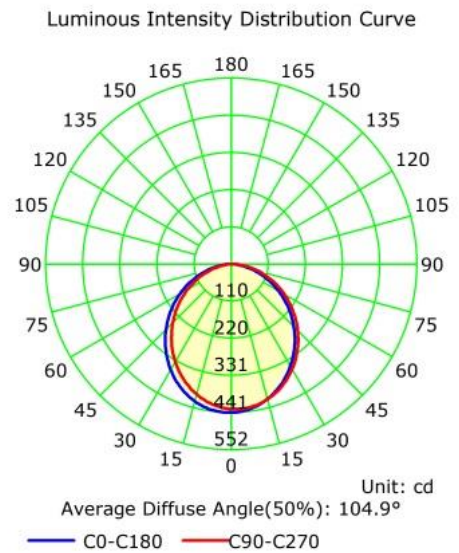

Product features

- Power factor: > 0.5
- Type of protection: IP20
- Lifetime(L70): up to 25,000 Hrs
- Color rendering index R_a : > 70

TECHNICAL DATA

Electrical data

Nominal wattage	20W
Nominal voltage	185-265 V
Power factor λ	0.5

Photometrical data

Luminous flux	1700 lm
Luminous efficacy	75 lm/W
Color temperature	2700 K-6500 K
Color rendering index Ra	70

Cut size & Weight

Product weight	220g
Cut size	150mm

Materials & Colors

Product color	White
Body material	PP