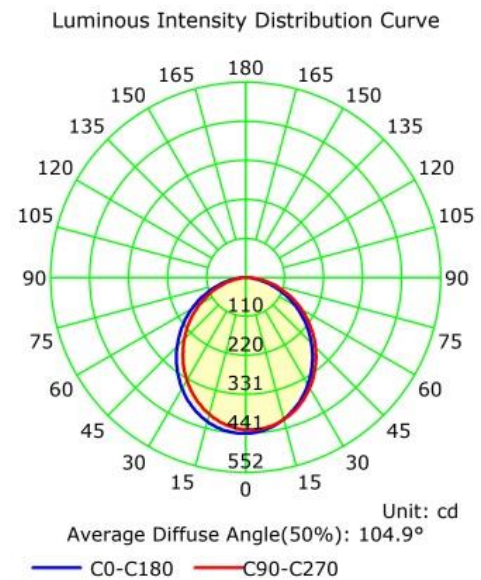

Product features

- Power factor: > 0.5
- Type of protection: IP20
- Lifetime(L70): up to 25,000 Hrs
- Color rendering index R_a : > 70

TECHNICAL DATA

Electrical data

Nominal wattage	15W
Nominal voltage	185-265 V
Power factor λ	0.5

Photometrical data

Luminous flux	1050 lm
Luminous efficacy	75 lm/W
Color temperature	2700 K-6500 K
Color rendering index Ra	70

Cut size & Weight

Product weight	130g
Cut size	100mm

Materials & Colors

Product color	White
Body material	PP