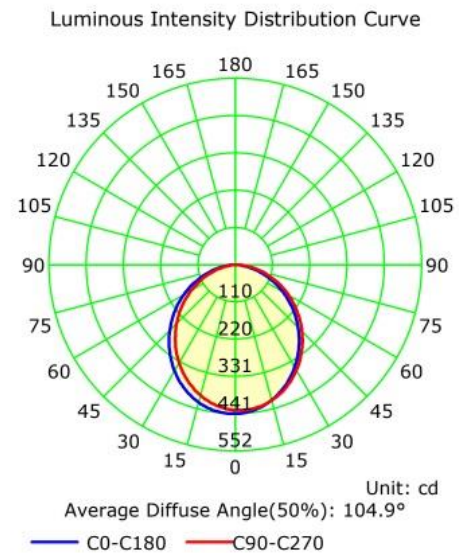

Product features

- Power factor: > 0.5
- Type of protection: IP20
- Lifetime(L70): up to 25,000 Hrs
- Color rendering index R_a : > 70

TECHNICAL DATA

Electrical data

Nominal wattage	8W
Nominal voltage	185-265 V
Power factor λ	0.5

Photometrical data

Luminous flux	700 lm
Luminous efficacy	75 lm/W
Color temperature	2700 K-6500 K
Color rendering index Ra	70

Cut size & Weight

Product weight	110g
Cut size	80mm

Materials & Colors

Product color	White
Body material	PP