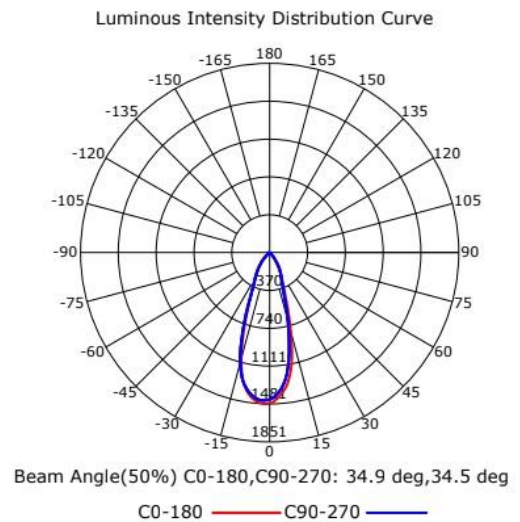

### Product benefits

- Energy savings with high system efficacy: up to 90 lm/W
  - High quality aluminum housing
  - Luminaire designed for easy maintenance
  - Professional optics with wide beam angle of 140°
  - Low maintenance and operation costs due to long lifetime of LED
  - Good color consistency
  - Good color rendering
- 

### Product features

- Power factor: > 0.5
- Type of protection: IP20
- Lifetime(L70): up to 25,000 Hrs
- Color rendering index  $R_a$ : > 75

### Photometrical data

Luminous flux	500 lm
Luminous efficacy	90 lm/W
Color temperature	2700 K-4000K-6500 K
Color rendering index Ra	75