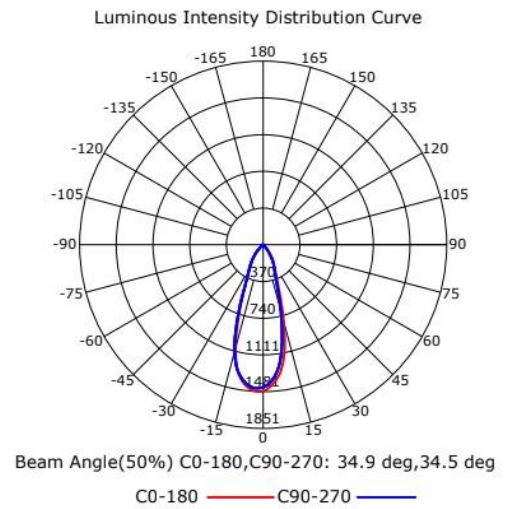

### Product benefits

- Energy savings with high system efficacy: up to 90 lm/W
  - High quality aluminum housing
  - Luminaire designed for easy maintenance
  - Professional optics with wide beam angle of 140°
  - Low maintenance and operation costs due to long lifetime of LED
  - Good color consistency
  - Good color rendering
- 

### Product features

- Power factor: > 0.5
- Type of protection: IP20
- Lifetime(L70): up to 25,000 Hrs
- Color rendering index  $R_a$ : > 75

### Photometrical data

Luminous flux	850 lm
Luminous efficacy	90 lm/W
Color temperature	2700 K-4000K-6500 K
Color rendering index Ra	75