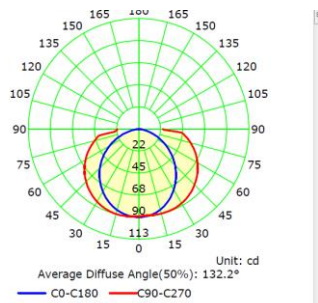

TECHNICAL DATA

Electrical data

Nominal wattage	6 W
Nominal voltage	AC165-265V
Mains frequency	50...60 Hz
Power factor λ	0.5

Photometrical data

Luminous flux	500 lm
Color temperature	2700K-6500K
Color rendering index Ra	>80

Dimensions & Weight

Product weight	65g
Dimension	294*21 mm

Materials & Colors

Product color	White
Housing color	White
Body material	Glass

Application & Mounting

Ambient temperature range	-30...+50 °C
Type of protection	IP20