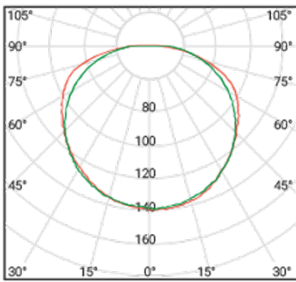

Photometrical data

Luminous flux	4000 lm
Luminous efficacy	90 lm/W
Color temperature	2700K-4000K-6500K
Color rendering index Ra	>80

Dimensions

Dimension	1025*75*52mm
-----------	--------------

Materials & Colors