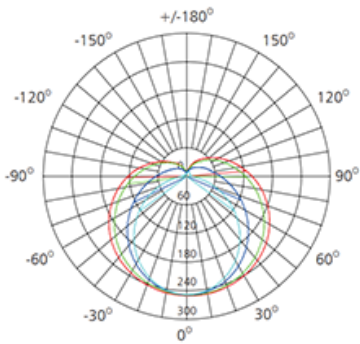

### Photometrical data

Luminous flux	2400 lm
Color temperature	2700K-6500K
Color rendering index Ra	>70