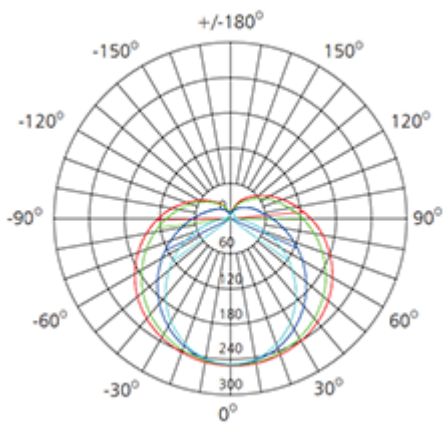

### Photometrical data

Luminous flux	2000 lm
Color temperature	4000K-12000K
Color rendering index Ra	>70