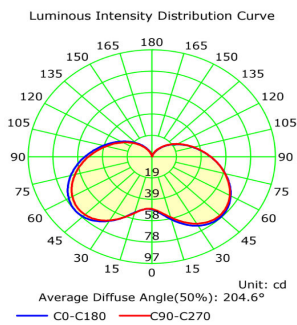

PRODUCT DATASHEET

Frosted Candle 7W LOOX

Areas of application

- Home
- Hotels and Catering centers
- Supermarkets and malls
- Office and Residential Buildings
- Factory, plant, warehouse

Product benefits

- Energy savings with high system efficacy: up to 70 lm/W
- High quality aluminum housing
- Luminaire designed for easy maintenance
- Professional optics with wide beam angle of 180°
- Low maintenance and operation costs due to long lifetime of LED
- Good color consistency
- Good color rendering

Product features

- Power factor: > 0.5
- Type of protection: IP20
- Lifetime(L70): up to 25,000 h (temperature at $t_a = 50\text{ }^\circ\text{C}$)
- Color rendering index R_a : > 80

TECHNICAL DATA

Electrical data

Nominal wattage	7W
Nominal voltage	220-240 V
Power factor λ	0.5

Photometrical data

Luminous flux	500 lm
Luminous efficacy	70 lm/W
Color temperature	2700 - 6500 K
Color rendering index Ra	80

Dimensions & Weight

Product weight	28g
Base	E14,E27
Dimension	130*37mm

Materials & Colors

Product color	white
Housing color	white
Body material	PP

Application & Mounting

Ambient temperature range	-30...+50 °C
Type of protection	IP20