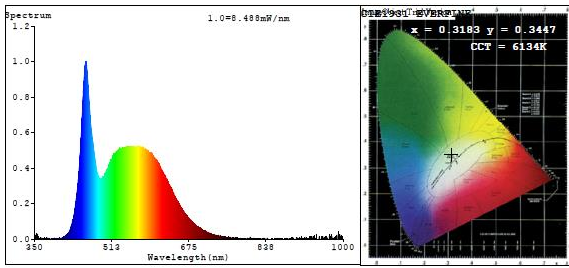

Product benefits

- Energy savings with high system efficacy: up to 67 lm/W
- High quality aluminum housing
- Luminaire designed for easy maintenance
- Professional optics with wide beam angle of 300°
- Low maintenance and operation costs due to long lifetime of LED
- Good color consistency
- Good color rendering

Product features

- Power factor: > 0.5
- Type of protection: 20
- Lifetime(L70): up to 25,000 h (temperature at $t_a = 50\text{ }^{\circ}\text{C}$)
- Color rendering index R_a : >80

TECHNICAL DATA

Electrical data

Nominal wattage	6 W
Nominal voltage	220-240 V
Power factor λ	0.8

Photometrical data

Luminous flux	400 lm
Luminous efficacy	67 lm/W
Color temperature	2700 - 6500 K
Color rendering index Ra	80

Dimensions & Weight