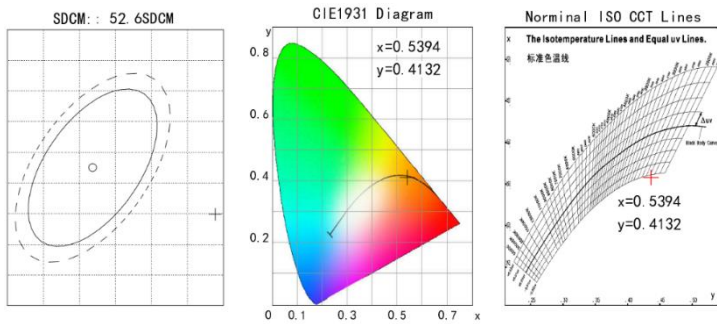

- Energy savings with high system efficacy: up to 25 lm/W
- High quality aluminum housing
- Luminaire designed for easy maintenance
- Professional optics with wide beam angle of 360°
- Low maintenance and operation costs due to long lifetime of LED
- Good color consistency
- Good color rendering

Product features

- Power factor: > 0.5
- Type of protection: 20
- Lifetime(L70): up to 25,000 h (temperature at $t_a = 50\text{ °C}$)
- Color rendering index R_a : >80

TECHNICAL DATA

Electrical data

Nominal wattage	5 W
Nominal voltage	220-240 V
Power factor λ	0.5

Photometrical data

Luminous flux	250 lm
Luminous efficacy	25 lm/W
Color temperature	2700 K
Color rendering index Ra	80

Dimensions & Weight

Product weight	13g
Base	E27
Dimension	175*25mm

Materials & Colors