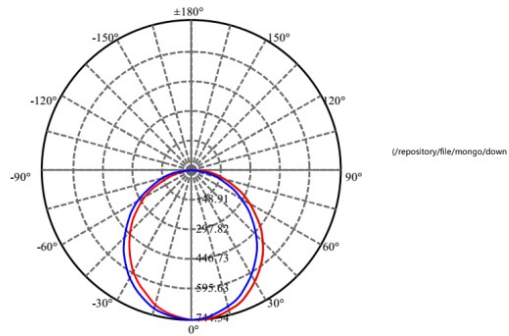

### Photometrical data

Luminous flux	450 lm
Luminous efficacy	75 lm/W
Color temperature	2700k-4000k-6500k
Color rendering index Ra	70