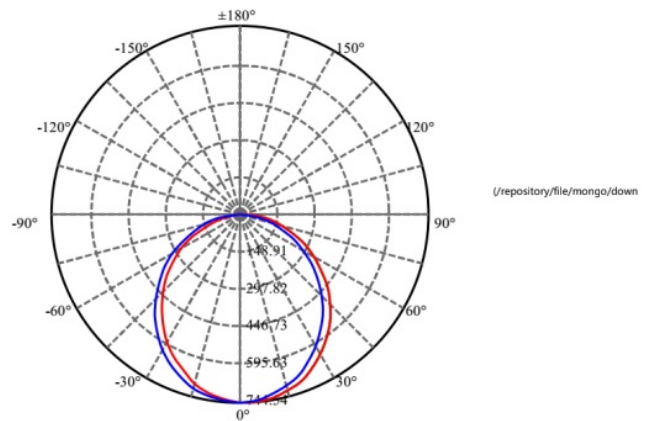

Product features

- Power factor: > 0.5
- Type of protection: IP20
- Lifetime(L70): up to 25,000 Hrs
- Color rendering index R_a : > 70

TECHNICAL DATA

Electrical data

Nominal wattage	24W
Nominal voltage	220-240V
Power factor λ	0.5

Photometrical data

Luminous flux	1700 lm
Luminous efficacy	75 lm/W
Color temperature	2700k-4000k-6500k
Color rendering index Ra	70

Cut size & Weight

Product weight	168.5g
Cut size	196mm

Materials & Colors