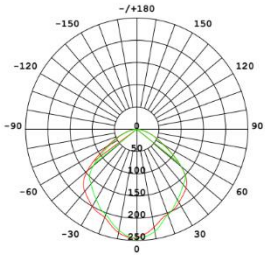

- Energy savings with high system efficacy: up to 78 lm/W
- High quality aluminum housing
- Luminaire designed for easy maintenance
- Professional optics with wide beam angle of 110°
- Low maintenance and operation costs due to long lifetime of LED
- Good color consistency
- Good color rendering

Product features

- Power factor: > 0.7
- Type of protection: IP20
- Lifetime(L70): up to 25,000 Hrs
- Color rendering index R_a : > 80

TECHNICAL DATA

Electrical data

Nominal wattage	7W
Nominal voltage	170-265 V
Power factor λ	0.7

Photometrical data

Luminous flux	530 lm
Luminous efficacy	78 lm/W
Color temperature	2700 K-6500 K
Color rendering index Ra	80

Dimensions & Weight

Product weight	32g
Base	Mr16
Dimension	53*50mm

Materials & Colors