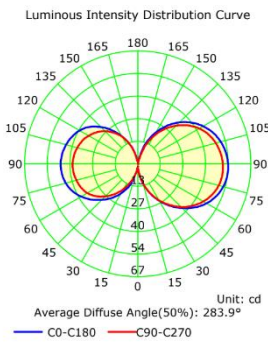

- Energy savings with high system efficacy: up to 46 lm/W
- High quality aluminum housing
- Luminaire designed for easy maintenance
- Professional optics with wide beam angle of 300°
- Low maintenance and operation costs due to long lifetime of LED
- Good color consistency
- Good color rendering

Product features

- Power factor: > 0.5
- Type of protection: 20
- Lifetime(L70): up to 25,000 h (temperature at $t_a = 50\text{ }^{\circ}\text{C}$)
- Color rendering index R_a : >80

TECHNICAL DATA

Electrical data

Nominal wattage	4 W
Nominal voltage	220-240 V
Power factor λ	0.5

Photometrical data

Luminous flux	460 lm
Luminous efficacy	46 lm/W
Color temperature	2700 - 6500 K
Color rendering index Ra	80

Dimensions & Weight