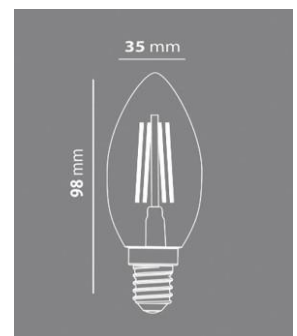

- Energy savings with high system efficacy: up to 46 lm/W
- High quality aluminum housing
- Luminaire designed for easy maintenance
- Professional optics with wide beam angle of 300°
- Low maintenance and operation costs due to long lifetime of LED
- Good color consistency
- Good color rendering

Product features

- Power factor: > 0.5
- Type of protection: 20
- Lifetime(L70): up to 25,000 h (temperature at $t_a = 50\text{ }^{\circ}\text{C}$)
- Color rendering index R_a : >80

TECHNICAL DATA

Electrical data

Nominal wattage	4 W
Nominal voltage	220-240 V
Power factor λ	0.5

Photometrical data

Luminous flux	460 lm
Luminous efficacy	46 lm/W
Color temperature	2700 - 6500 K
Color rendering index Ra	80

Dimensions & Weight

Product weight	13g
Base	E27-E14
Dimension	98*35mm

Materials & Colors

Product color	glass
Housing color	Glass
Body material	glass

Dimmable	yes
Mounting location	pendant
Application environment	indoor

Lifespan