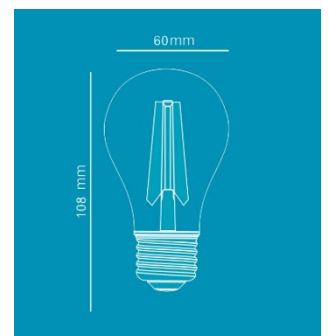

### Photometrical data

Luminous flux	880 lm
Luminous efficacy	88 lm/W
Color temperature	2700 - 6500 K
Color rendering index Ra	80

### Dimensions & Weight

Product weight	32g
Base	E27
Dimension	108*60mm