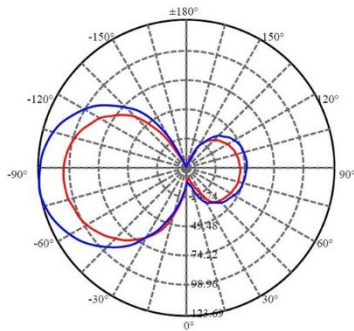

### Photometrical data

Luminous flux	880 lm
Luminous efficacy	88 lm/W
Color temperature	2700 - 6500 K
Color rendering index Ra	80