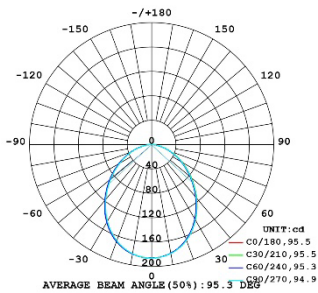

Product features

- Power factor: > 0.5
- Type of protection: IP20
- Lifetime(L70): up to 25,000 Hrs
- Color rendering index R_a : > 80

TECHNICAL DATA

Electrical data

Nominal wattage	10 W
Nominal voltage	170-265 V
Power factor λ	0.5

Photometrical data

Luminous flux	850 lm
Luminous efficacy	85 lm/W
Color temperature	2700 K - 6500 K
Color rendering index Ra	80

Dimensions & Weight

Product weight	113.5g
Base	E27
Dimension	120*60mm

Materials & Colors