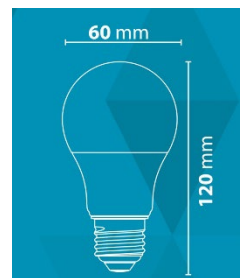

PRODUCT DATASHEET

Dimmable Bulb 10W LOOX

Areas of application

- Home
- Hotels and Catering centers
- Supermarkets and malls
- Office and Residential Buildings
- Factory, plant, warehouse

Product benefits

- Energy savings with high system efficacy: up to 85 lm/W
- High quality aluminum housing
- Luminaire designed for easy maintenance
- Professional optics with wide beam angle of 200°
- Low maintenance and operation costs due to long lifetime of LED
- Good color consistency
- Good color rendering

Product features

- Power factor: > 0.5
- Type of protection: IP20
- Lifetime(L70): up to 25,000 Hrs
- Color rendering index R_a : > 80

TECHNICAL DATA

Electrical data

Nominal wattage	10 W
Nominal voltage	170-265 V
Power factor λ	0.5

Photometrical data

Luminous flux	850 lm
Luminous efficacy	85 lm/W
Color temperature	2700 K - 6500 K
Color rendering index Ra	80

Dimensions & Weight

Product weight	113.5g
Base	E27
Dimension	120*60mm

Materials & Colors

Product color	White
Housing color	White
Body material	PP

Application & Mounting

Ambient temperature range	-30...+50 °C
Type of protection	IP20

Dimmable	yes
Mounting location	Pendant
Application environment	Indoor