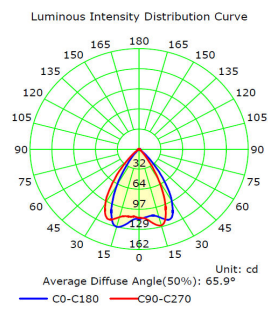

### Photometrical data

Luminous flux	190 lm
Luminous efficacy	75 lm/W
Color temperature	2700 K-6500 K
Color rendering index Ra	70