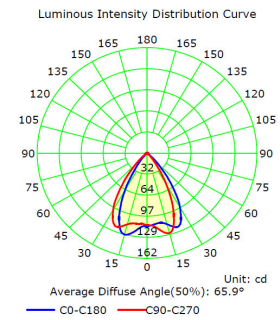

### Photometrical data

Luminous flux	190 lm
Luminous efficacy	65lm/W
Color temperature	2700 K-6500 K
Color rendering index Ra	70