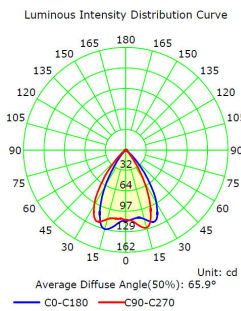

- Energy savings with high system efficacy: up to 75 lm/W
- High quality aluminum housing
- Luminaire designed for easy maintenance
- Professional optics with wide beam angle of 65°
- Low maintenance and operation costs due to long lifetime of LED
- Good color consistency
- Good color rendering

Product features

- Power factor: > 0.5
- Type of protection: IP20
- Lifetime(L70): up to 25,000 Hrs
- Color rendering index R_a : > 70

TECHNICAL DATA

Electrical data

Nominal wattage	3W
Nominal voltage	220-240 V
Power factor λ	0.5

Photometrical data

Luminous flux	190 lm
Luminous efficacy	75 lm/W
Color temperature	2700 K-6500 K
Color rendering index Ra	70

Cut size & Weight

Product weight	40g
Dimension	52*52mm
Cut size	45mm

Materials & Colors