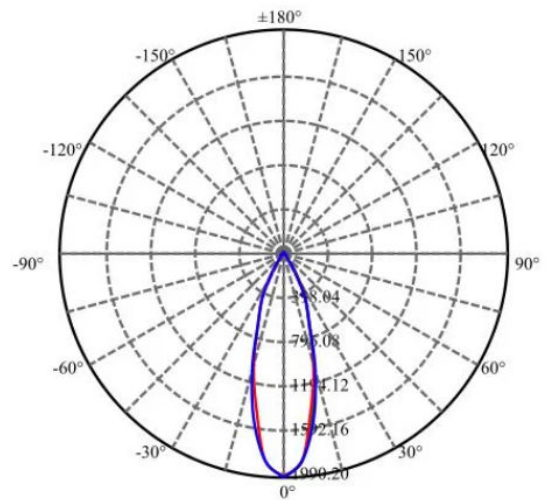

Product features

- Power factor: > 0.5
- Type of protection: IP20
- Lifetime(L70): up to 30,000 Hrs
- Color rendering index R_a : > 70

TECHNICAL DATA

Electrical data

Nominal wattage	8W
Nominal voltage	160-265 V
Power factor λ	0.5

Photometrical data

Luminous flux	600 lm
Luminous efficacy	75 lm/W
Color temperature	2700 K-6500 K
Color rendering index Ra	70

Cut size & Weight

Product weight	120g
Cut size	70mm

Materials & Colors

Product color	White-Black
Body material	PP