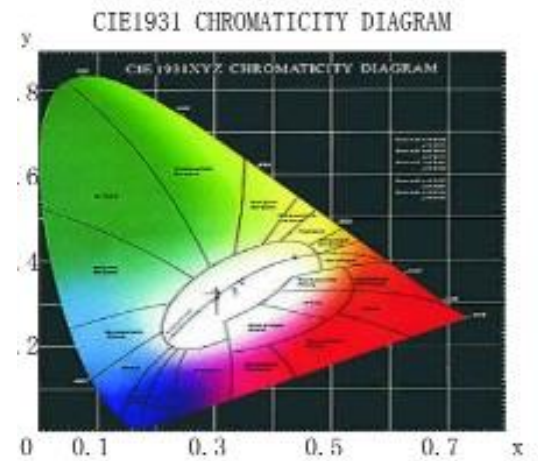

PRODUCT DATASHEET

Cob Downlight 10W E6 Lumination

Areas of application

- Home
- Hotels and Catering centers
- Supermarkets and malls
- Office and Residential Buildings

Product benefits

- Energy savings with high system efficacy: up to 70 lm/W
- High quality aluminum housing
- Luminaire designed for easy maintenance
- Professional optics with wide beam angle of 110°
- Low maintenance and operation costs due to long lifetime of LED
- Good color consistency
- Good color rendering

Product features

- Power factor: > 0.5
- Type of protection: IP20
- Lifetime(L70): up to 25,000 Hrs
- Color rendering index R_a : > 70

TECHNICAL DATA

Electrical data

Nominal wattage	10W
Nominal voltage	220-240 V
Power factor λ	0.5

Photometrical data

Luminous flux	680 lm
Luminous efficacy	70 lm/W
Color temperature	2700 K-6500 K
Color rendering index Ra	70

Cut size & Weight

Product weight	130g
Cut size	106mm

Materials & Colors

Product color	White
Body material	PP