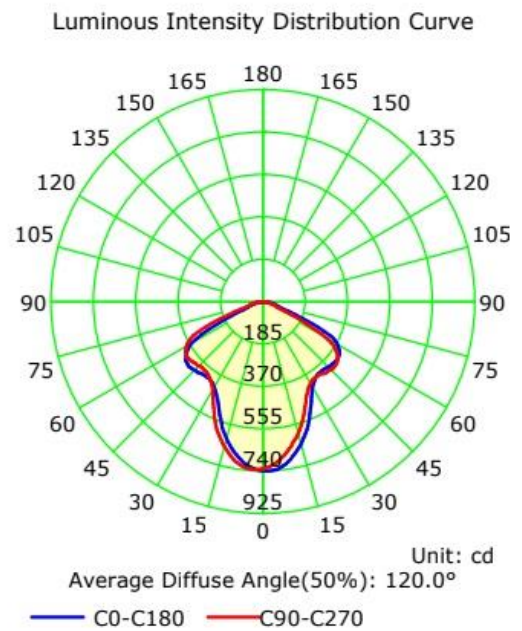

Product features

- Osram chip
- With Anti-glare property
- Power factor: > 0.5
- Type of protection: IP40
- Lifetime(L70): up to 50,000 Hrs
- Color rendering index R_a : > 80

TECHNICAL DATA

Electrical data

Nominal wattage	40W
Nominal voltage	220-240 V
Power factor λ	0.5

Photometrical data

Luminous flux	3600 lm
Luminous efficacy	90 lm/W
Color temperature	2700K-4000K-6500K
Color rendering index Ra	80

Dimension & Weight

Cut size	200 mm
weight	699 gr

Materials & Colors

Product color	WHITE-CHOROME BLACK-SILVER
Body material	Die cast Aluminium

Application & Mounting

Ambient temperature range	-30...+50 °C
Type of protection	IP40