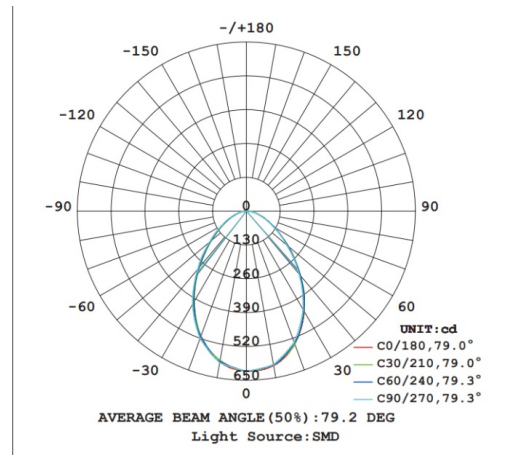

### Photometrical data

Luminous flux	3400 lm
Luminous efficacy	90 lm/W
Color temperature	2700 K-4000K-6500 K
Color rendering index Ra	80