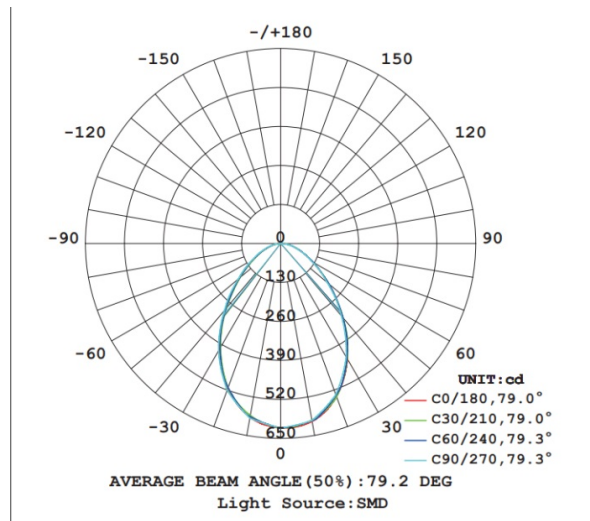

### Product features

- Power factor: > 0.5
- Type of protection: IP20
- Lifetime(L70): up to 25,000 Hrs
- Color rendering index  $R_a$ : > 80

### Photometrical data

Luminous flux	2100 lm
Luminous efficacy	90 lm/W
Color temperature	2700 K-4000K-6500 K
Color rendering index Ra	80