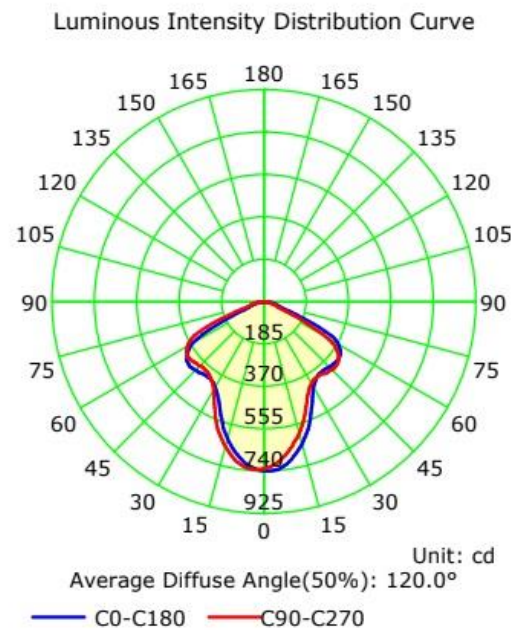

PRODUCT DATASHEET

Cob Downlight 20W Loox

Areas of application

- Home
- Hotels and Catering centers
- Supermarkets,shops and malls
- Office and Residential Buildings

Product benefits

- Energy savings with high system efficacy: up to 90 lm/W
- High quality aluminum housing
- Luminaire designed for easy maintenance
- Professional optics with different beam angle of 24°-36°
- Low maintenance and operation costs due to long lifetime of LED
- Good color consistency
- Good color rendering

Product features

- Osram chip
- With Anti-glare property
- Power factor: > 0.5
- Type of protection: IP40
- Lifetime(L70): up to 50,000 Hrs
- Color rendering index R_a : > 80

TECHNICAL DATA

Electrical data

Nominal wattage	20W
Nominal voltage	220-240 V
Power factor λ	0.5

Photometrical data

Luminous flux	1620 lm
Luminous efficacy	90 lm/W
Color temperature	2700K-4000K-6500K
Color rendering index Ra	80

Dimension & Weight

Cut size	140 mm
weight	261 gr

Materials & Colors

Product color	WHITE-CHOROME BLACK-SILVER
Body material	Die cast Aluminium

Application & Mounting

Ambient temperature range	-30...+50 °C
Type of protection	IP40