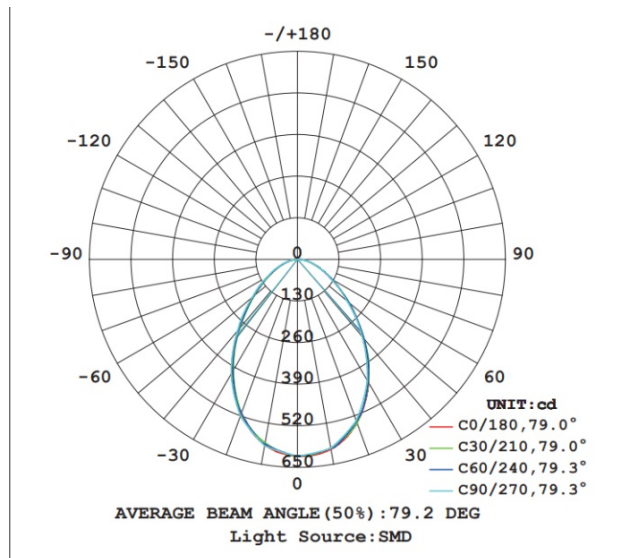

Product features

- Power factor: > 0.5
- Type of protection: IP20
- Lifetime(L70): up to 25,000 Hrs
- Color rendering index R_a : > 80

TECHNICAL DATA

Electrical data

Nominal wattage	15W
Nominal voltage	85-265 V
Power factor λ	0.5

Photometrical data

Luminous flux	1300 lm
Luminous efficacy	90 lm/W
Color temperature	2700 K-4000K-6500 K
Color rendering index Ra	80

Cut size & Weight

Product weight	300g
Cut size	105mm

Materials & Colors