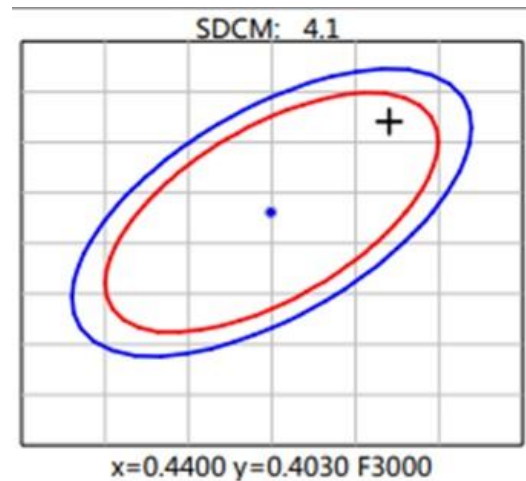

Product features

- **Osram chip**
- With Anti-glare property
- Power factor: > 0.5
- Type of protection: IP40
- Lifetime(L70): up to 50,000 Hrs
- Color rendering index R_a : > 80

TECHNICAL DATA

Electrical data

Nominal wattage	10 W
Nominal voltage	220-240 V
Power factor λ	0.5

Photometrical data

Luminous flux	900 lm
Luminous efficacy	100 lm/W
Color temperature	2700K-4000K-6500K
Color rendering index Ra	90

Dimension & Weight

Dimension	55*H95mm
Cut size	75mm
weight	123g

Materials & Colors

Product color	WHITE-CHROME BLACK-SILVER-ROSE GOLD
Body material	Die cast Aluminium

Application & Mounting

Ambient temperature range	-30...+50 °C
Type of protection	IP40