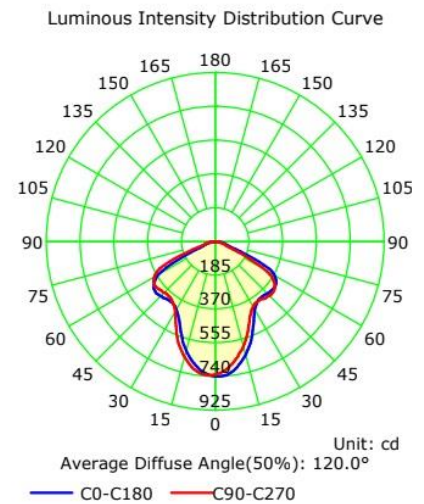

PRODUCT DATASHEET

Cob Downlight 10W Loox

Areas of application

- Home
- Hotels and Catering centers
- Supermarkets,shops and malls
- Office and Residential Buildings

Product benefits

- Energy savings with high system efficacy: up to 90 lm/W
- High quality aluminum housing
- Luminaire designed for easy maintenance
- Professional optics with different beam angle of 24°-36°
- Low maintenance and operation costs due to long lifetime of LED
- Good color consistency
- Good color rendering

Product features

- Osram chip
- With Anti-glare property
- Power factor: > 0.5
- Type of protection: IP40
- Lifetime(L70): up to 50,000 Hrs
- Color rendering index R_a : > 80

TECHNICAL DATA

Electrical data

Nominal wattage	10W
Nominal voltage	220-240 V
Power factor λ	0.5

Photometrical data

Luminous flux	900 lm
Luminous efficacy	90 lm/W
Color temperature	2700K-4000K-6500K
Color rendering index Ra	80

Dimension & Weight

Cut size	70 mm
weight	101 gr

Materials & Colors

Product color	WHITE-CHOROME BLACK-SILVER
Body material	Die cast Aluminium

Application & Mounting

Ambient temperature range	-30...+50 °C
Type of protection	IP40