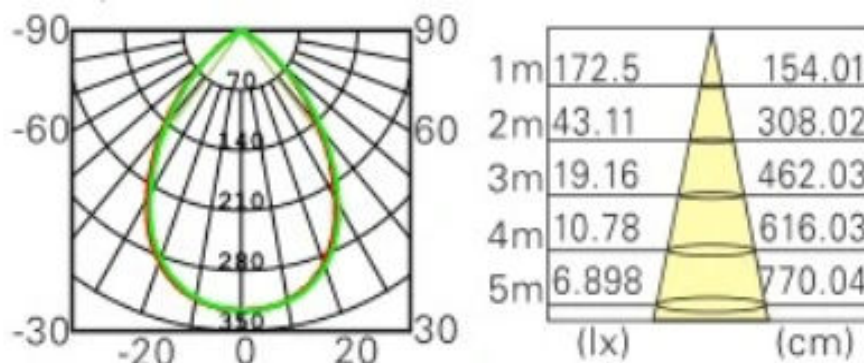

Nominal wattage	10W
Nominal voltage	220-240 V
Power factor λ	0.5

Photometrical data

Luminous flux	900 lm
Luminous efficacy	90 lm/W
Color temperature	2700K-4000K-6500K
Color rendering index Ra	80

Dimension & Weight

Cut size	70mm
weight	105 g

Materials & Colors

Product color	WHITE-CHOROME BLACK-SILVER
Body material	Die cast Aluminium

Application & Mounting

Ambient temperature range	-30...+50 °C
Type of protection	IP40