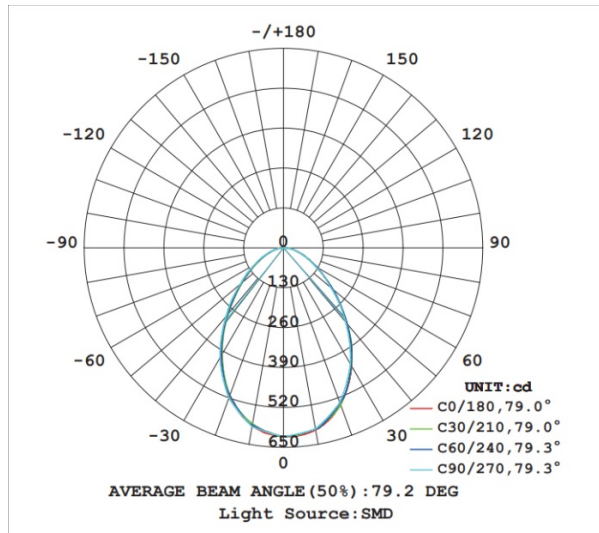

Product features

- **Osram chip**
- With Anti-glare property
- Power factor: > 0.5
- Type of protection: IP40
- Lifetime(L70): up to 50,000 Hrs
- Color rendering index R_a : > 90

TECHNICAL DATA

Electrical data

Nominal wattage	10 W
Nominal voltage	220-240 V
Power factor λ	0.5

Photometrical data

Luminous flux	1000 lm
Luminous efficacy	100 lm/W
Color temperature	2700K-4000K-6500K
Color rendering index Ra	90

Dimension & Weight

Dimension	90*H53mm
Cut size	70mm
weight	94g

Materials & Colors

Product color	White-Black
Body material	Die cast Aluminium

Application & Mounting

Ambient temperature range	-30...+50 °C
Type of protection	IP40