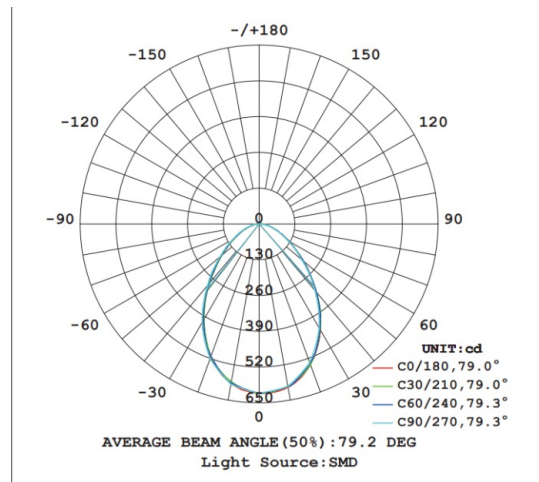

### Photometrical data

Luminous flux	750 lm
Luminous efficacy	80 lm/W
Color temperature	2700 K-4000K-6500 K
Color rendering index Ra	80