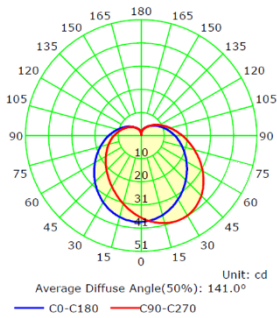

### Photometrical data

Luminous flux	560 lm
Luminous efficacy	80 lm/W
Color temperature	ORANGE-BLUE-GREEN-RED-YELLOW
Color rendering index Ra	80