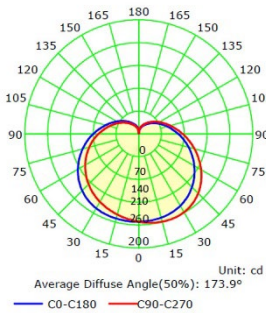

### Product features

- Power factor: > 0.5
- Type of protection: IP20
- Lifetime(L70): up to 25,000 Hrs
- Color rendering index  $R_a$ : > 80

### Photometrical data

Luminous flux	1600 lm
Luminous efficacy	80 lm/W
Color temperature	2700 K - 4000 K - 6500 K
Color rendering index Ra	80