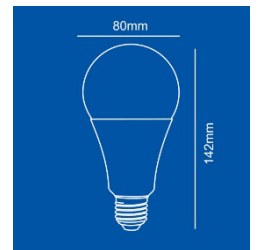

### Photometrical data

Luminous flux	1600 lm
Luminous efficacy	80 lm/W
Color temperature	2700 K - 4000 K - 6500 K
Color rendering index Ra	80

### Dimensions & Weight

Product weight	25g
Base	E27
Dimension	142*80mm