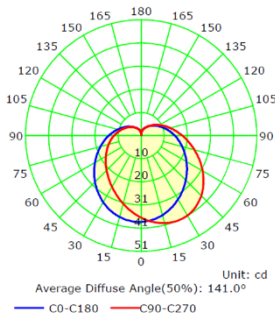

### Product features

- Power factor: > 0.5
- Type of protection: IP20
- Lifetime(L70): up to 15,000 Hrs
- Color rendering index  $R_a$ : > 80

### Photometrical data

Luminous flux	20 lm
Luminous efficacy	18 lm/W
Color temperature	ORANGE-BLUE-GREEN-RED-YELLOW
Color rendering index Ra	80