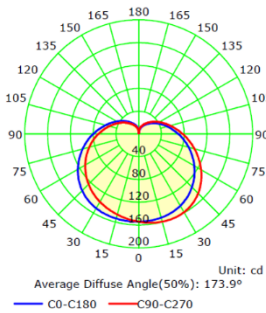

- Energy savings with high system efficacy: up to 80 lm/W
- High quality aluminum housing
- Luminaire designed for easy maintenance
- Professional optics with wide beam angle of 180°
- Low maintenance and operation costs due to long lifetime of LED
- Good color consistency
- Good color rendering

Product features

- Power factor: > 0.5
- Type of protection: IP20
- Lifetime(L70): up to 25,000 Hrs
- Color rendering index R_a : > 80

TECHNICAL DATA

Electrical data

Nominal wattage	12 W
Nominal voltage	220-240 V
Power factor λ	0.5

Photometrical data

Luminous flux	900 lm
Luminous efficacy	80 lm/W
Color temperature	2700 K - 4000 K - 6500 K
Color rendering index Ra	80

Dimensions & Weight

Product weight	25g
Base	E27
Dimension	126*65mm