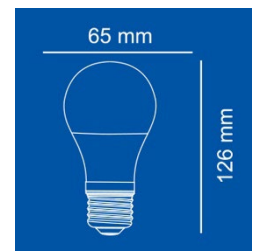

- Energy savings with high system efficacy: up to 80 lm/W
- High quality aluminum housing
- Luminaire designed for easy maintenance
- Professional optics with wide beam angle of 180°
- Low maintenance and operation costs due to long lifetime of LED
- Good color consistency
- Good color rendering

Product features

- Power factor: > 0.5
- Type of protection: IP20
- Lifetime(L70): up to 25,000 Hrs
- Color rendering index R_a : > 80

TECHNICAL DATA

Electrical data

Nominal wattage	12 W
Nominal voltage	220-240 V
Power factor λ	0.5

Photometrical data

Luminous flux	900 lm
Luminous efficacy	80 lm/W
Color temperature	2700 K - 4000 K - 6500 K
Color rendering index Ra	80

Dimensions & Weight

Product weight	25g
Base	E27
Dimension	126*65mm