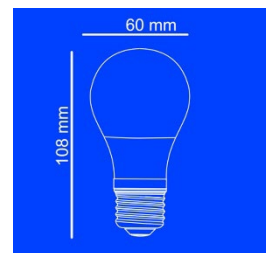

### Electrical data

Nominal wattage	10 W
Nominal voltage	220-240 V
Power factor $\lambda$	0.5

### Photometrical data

Luminous flux	850 lm
Luminous efficacy	85 lm/W
Color temperature	2700 K - 4000 K - 6500 K
Color rendering index Ra	80

### Dimensions & Weight

Product weight	24g
Base	E27
Dimension	108*60mm