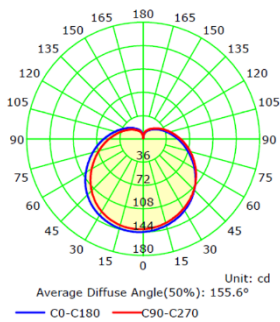

### Photometrical data

Luminous flux	850 lm
Luminous efficacy	85 lm/W
Color temperature	2700 K - 4000 K - 6500 K
Color rendering index Ra	80